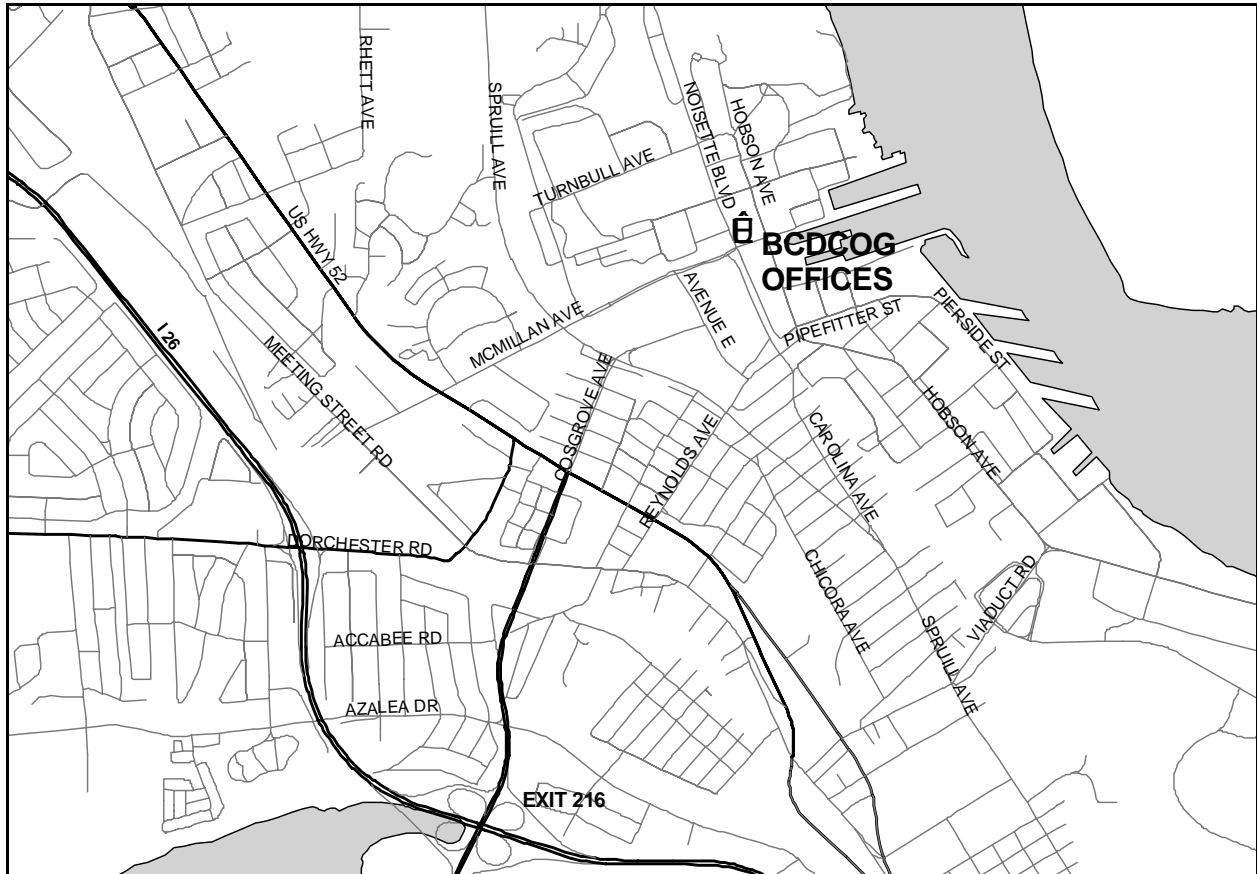

**DIRECTIONS TO THE OFFICES OF
BERKELEY CHARLESTON DORCHESTER COUNCIL OF GOVERNMENTS**

1362 McMillan Avenue, Suite 100
North Charleston, SC 29405
(843) 529-0400
(843) 529-0305 fax

From I-26: Take Exit 216B, Cosgrove Avenue / SC Highway 7, towards the Naval Base. Go through three lights. Turn left onto Avenue E, where Cosgrove Avenue ends. After one block, turn right onto McMillan Avenue. Go through the gate. BCDCOG is in the red brick building on the left immediately after the gate, at the corner of McMillan and Noisette Blvd. (formerly Avenue D). BCDCOG offices are on the second floor.

From Rivers Avenue / US 52: Turn onto McMillan Avenue, at the Naval Hospital. Go through one light. Pass through the gate, and continue as above.