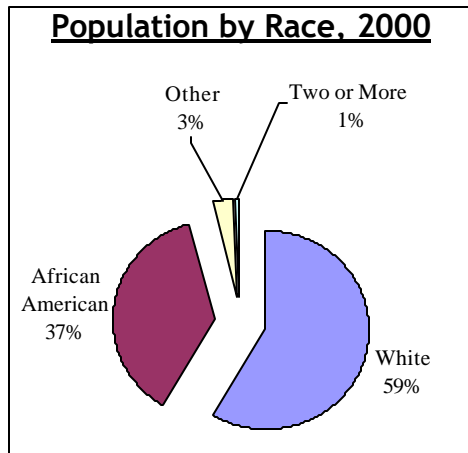

# North Charleston

With more than 67,000 residents in 2000, the North Charleston Planning Area had the highest population of all the planning areas in Charleston County. The area lost more than 11,000 people during the 1990's, a decrease of 15 percent.

In 1990, 73 percent of the population was over the age of 18. By 2000, 72 percent of the population was over the age of 18, a decrease of almost 17 percent of the total number of persons over the age of 18.

White residents, who made up more than 56 percent of the population in 1990, made up only 42 percent of the population in 2000. This was due a decrease of almost 19,000 persons, or 42 percent in the White population. Conversely, the African American population grew by 5,000 people, or 16 percent, between 1990 and 2000. The "Other" population increase by 26 percent.