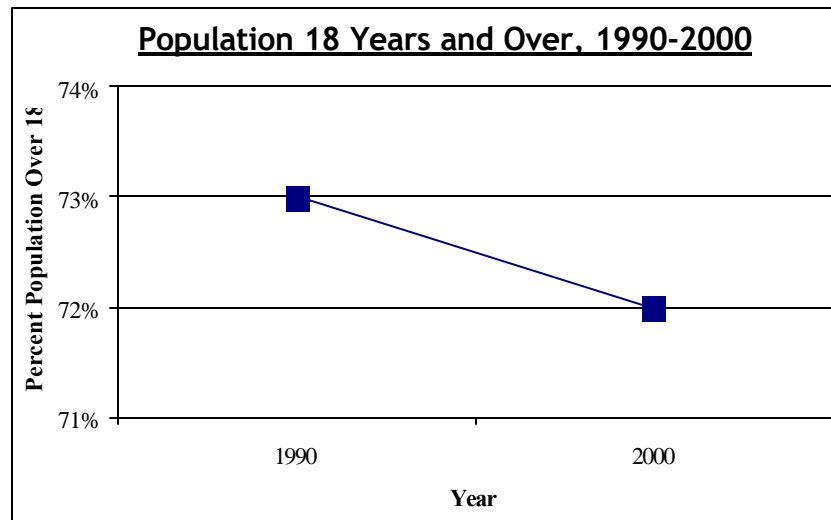

# North Charleston

With more than 67,000 residents in 2000, the North Charleston Planning Area had the highest population of all the planning areas in Charleston County. The area lost more than 11,000 people during the 1990's, a decrease of 15 percent.

In 1990, 73 percent of the population was over the age of 18. By 2000, 72 percent of the population was over the age of 18, a decrease of almost 17 percent of the total number of persons over the age of 18.

White residents, who made up more than 56 percent of the population in 1990, made up only 42 percent of the population in 2000. This was due a decrease of almost 19,000 persons, or 42 percent in the White population. Conversely, the African American population grew by 5,000 people, or 16 percent, between 1990 and 2000. The "Other" population increase by 26 percent.