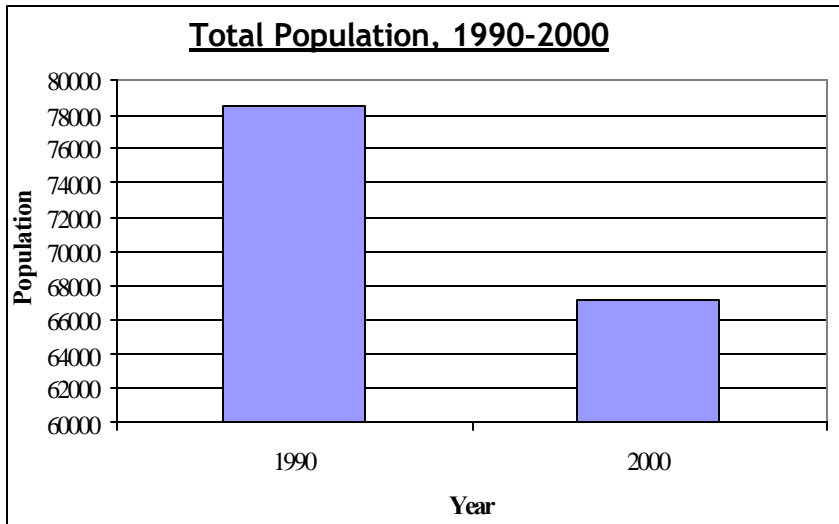

# North Charleston

With more than 67,000 residents in 2000, the North Charleston Planning Area had the highest population of all the planning areas in Charleston County. The area lost more than 11,000 people during the 1990's, a decrease of 15 percent.

In 1990, 73 percent of the population was over the age of 18. By 2000, 72 percent of the population was over the age of 18, a decrease of almost 17 percent of the total number of persons over the age of 18.

White residents, who made up more than 56 percent of the population in 1990, made up only 42 percent of the population in 2000. This was due a decrease of almost 19,000 persons, or 42 percent in the White population. Conversely, the African American population grew by 5,000 people, or 16 percent, between 1990 and 2000. The "Other" population increase by 26 percent.