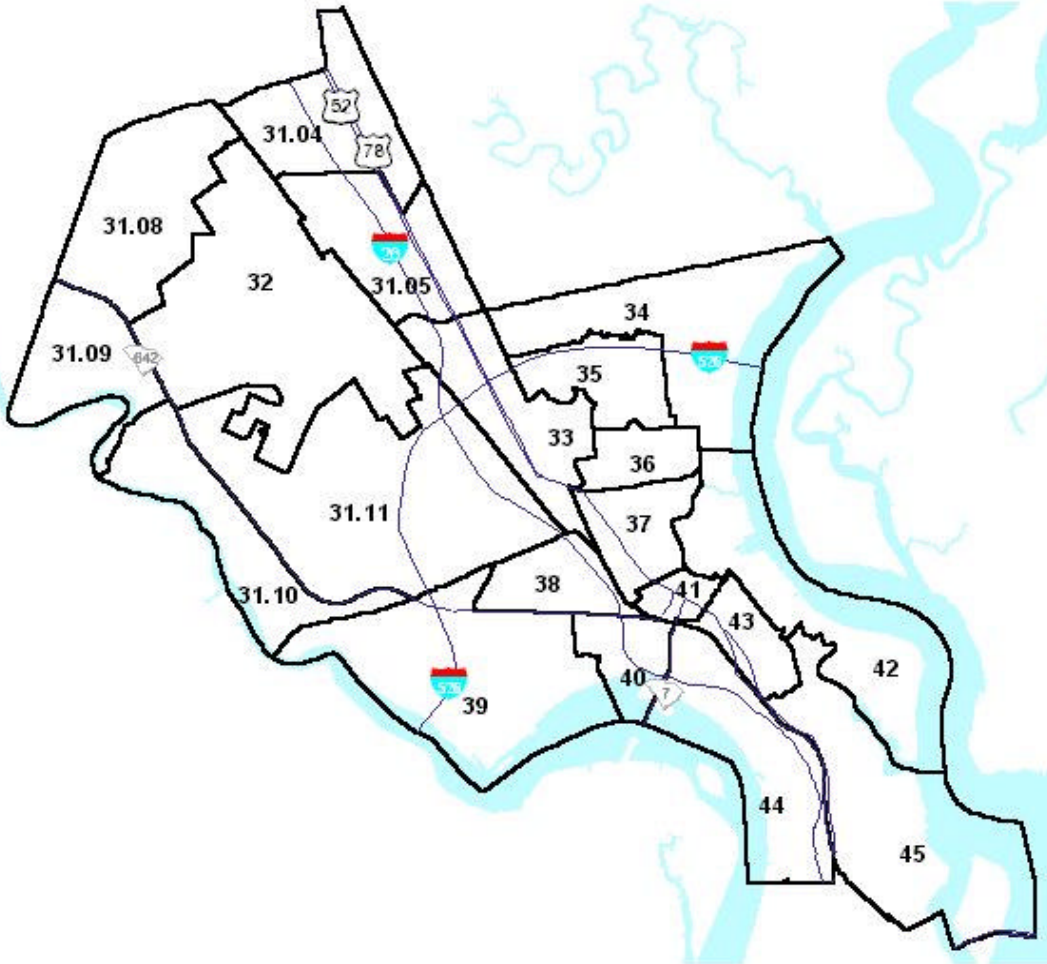

# Map 6: North Charleston Planning Area

## LEGEND

-  Water Resources
-  Census Tracts
- 123 Census Tract Numbers
-  Roads

Locator Map

# North Charleston

With more than 67,000 residents in 2000, the North Charleston Planning Area had the highest population of all the planning areas in Charleston County. The area lost more than 11,000 people during the 1990's, a decrease of 15 percent.

In 1990, 73 percent of the population was over the age of 18. By 2000, 72 percent of the population was over the age of 18, a decrease of almost 17 percent of the total number of persons over the age of 18.