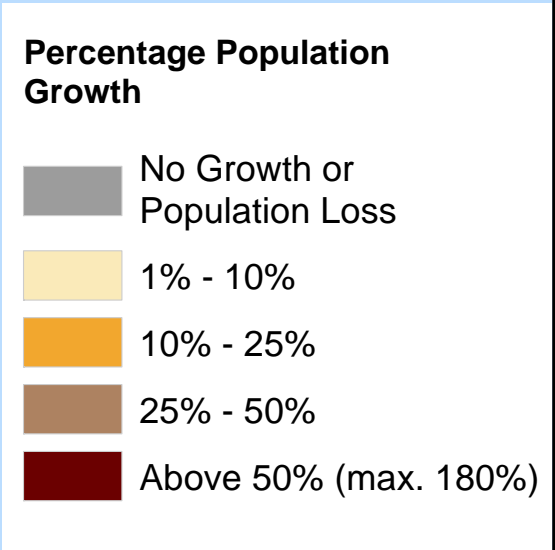

# Planning Areas in BCD Region

## Population Growth: 2000 - 2010

Prepared By : GIS & Information Resources Dept.  
 Prepared On: March 25, 2011  
 Projected Coordinate System: NAD 1983 South Carolina (International Feet)

Data Source: Census TIGER Line Files, Census 2010 Redistricting Summary Files, BCD County GISs  
 Data Path: W:\bcdcog\_plots\Census\_2010\Census 2010 - Population Change\_P&C.mxd