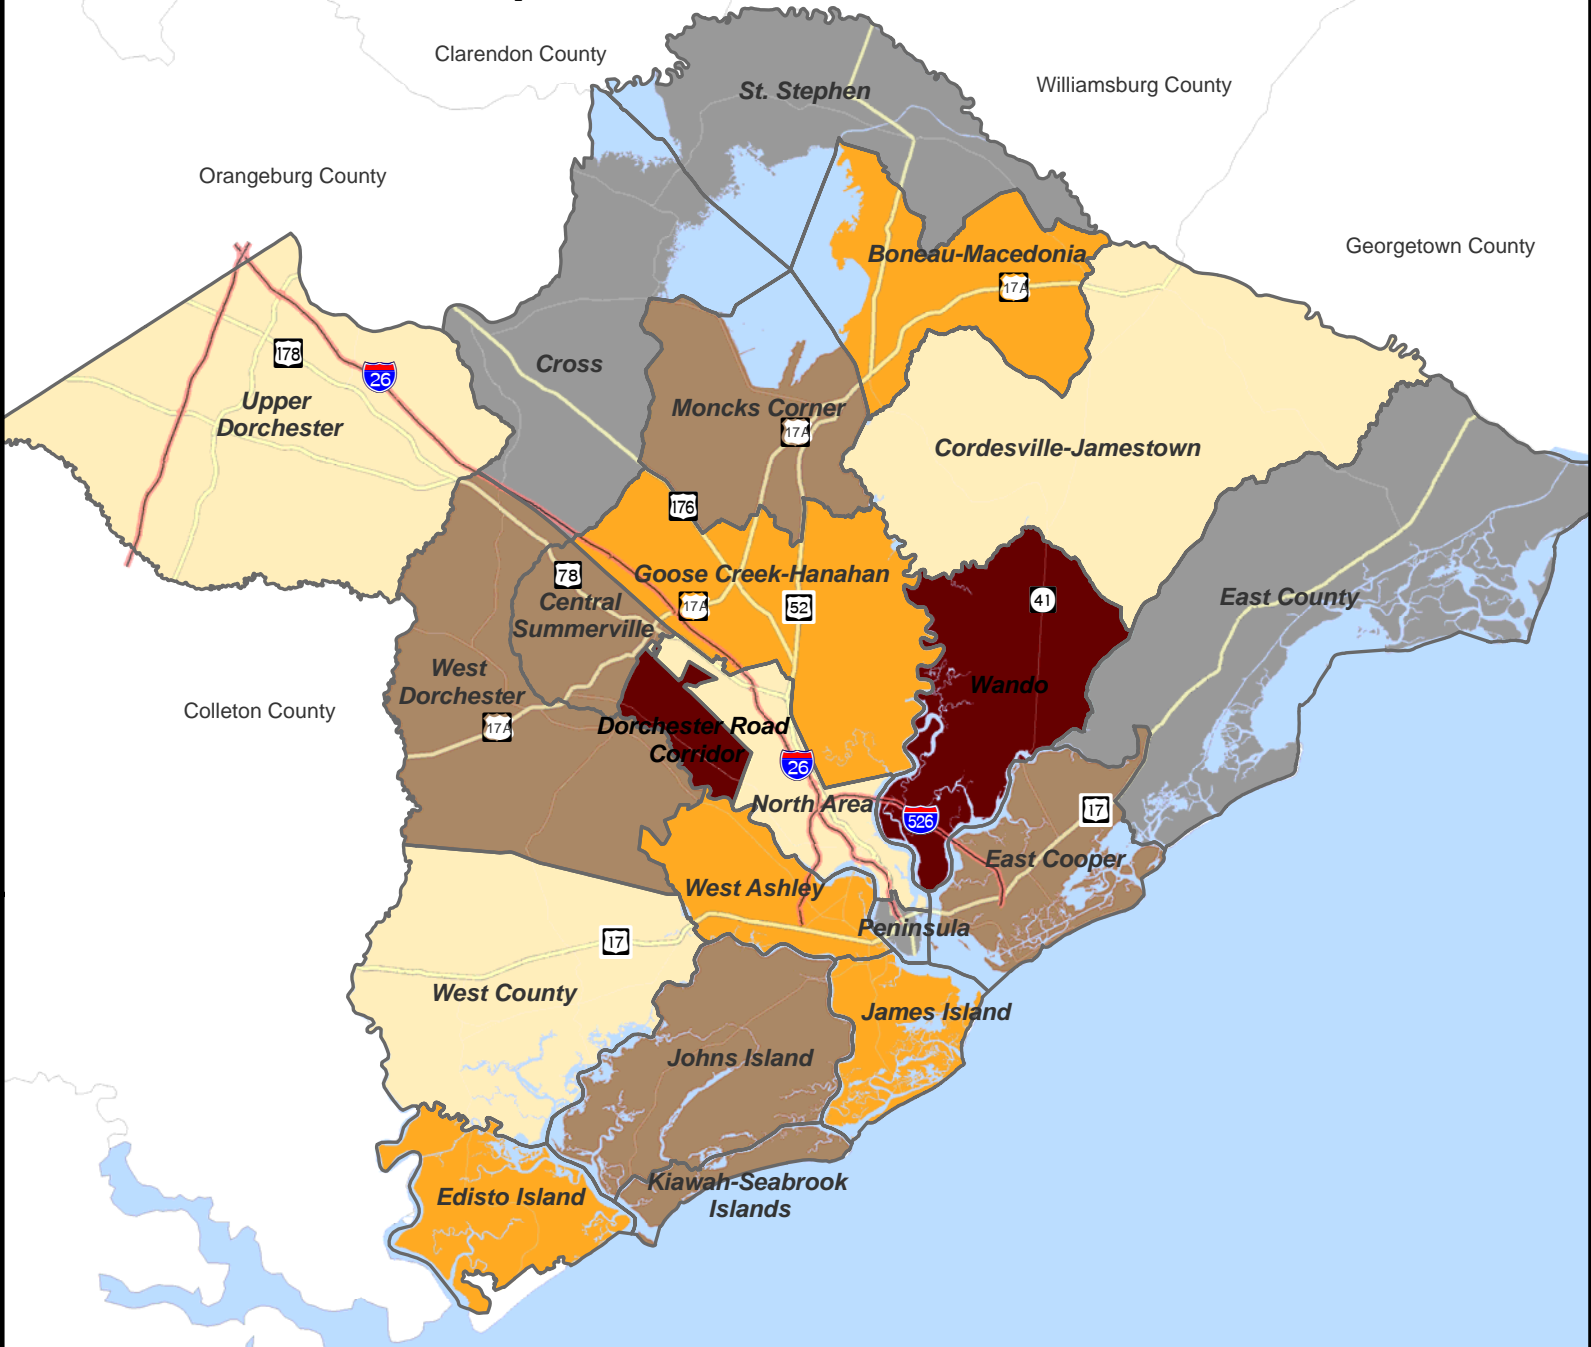

# Planning Areas in BCD Region

## Population Growth: 2000 - 2010

Prepared By : GIS & Information Resources Dept.  
 Prepared On: March 25, 2011  
 Projected Coordinate System: NAD 1983 South Carolina (International Feet)

Data Source: Census TIGER Line Files, Census 2010 Redistricting Summary Files, BCD County GISs  
 Data Path: W:\bcdcog\_plots\Census\_2010\Census 2010 - Population Change\_P&C.mxd